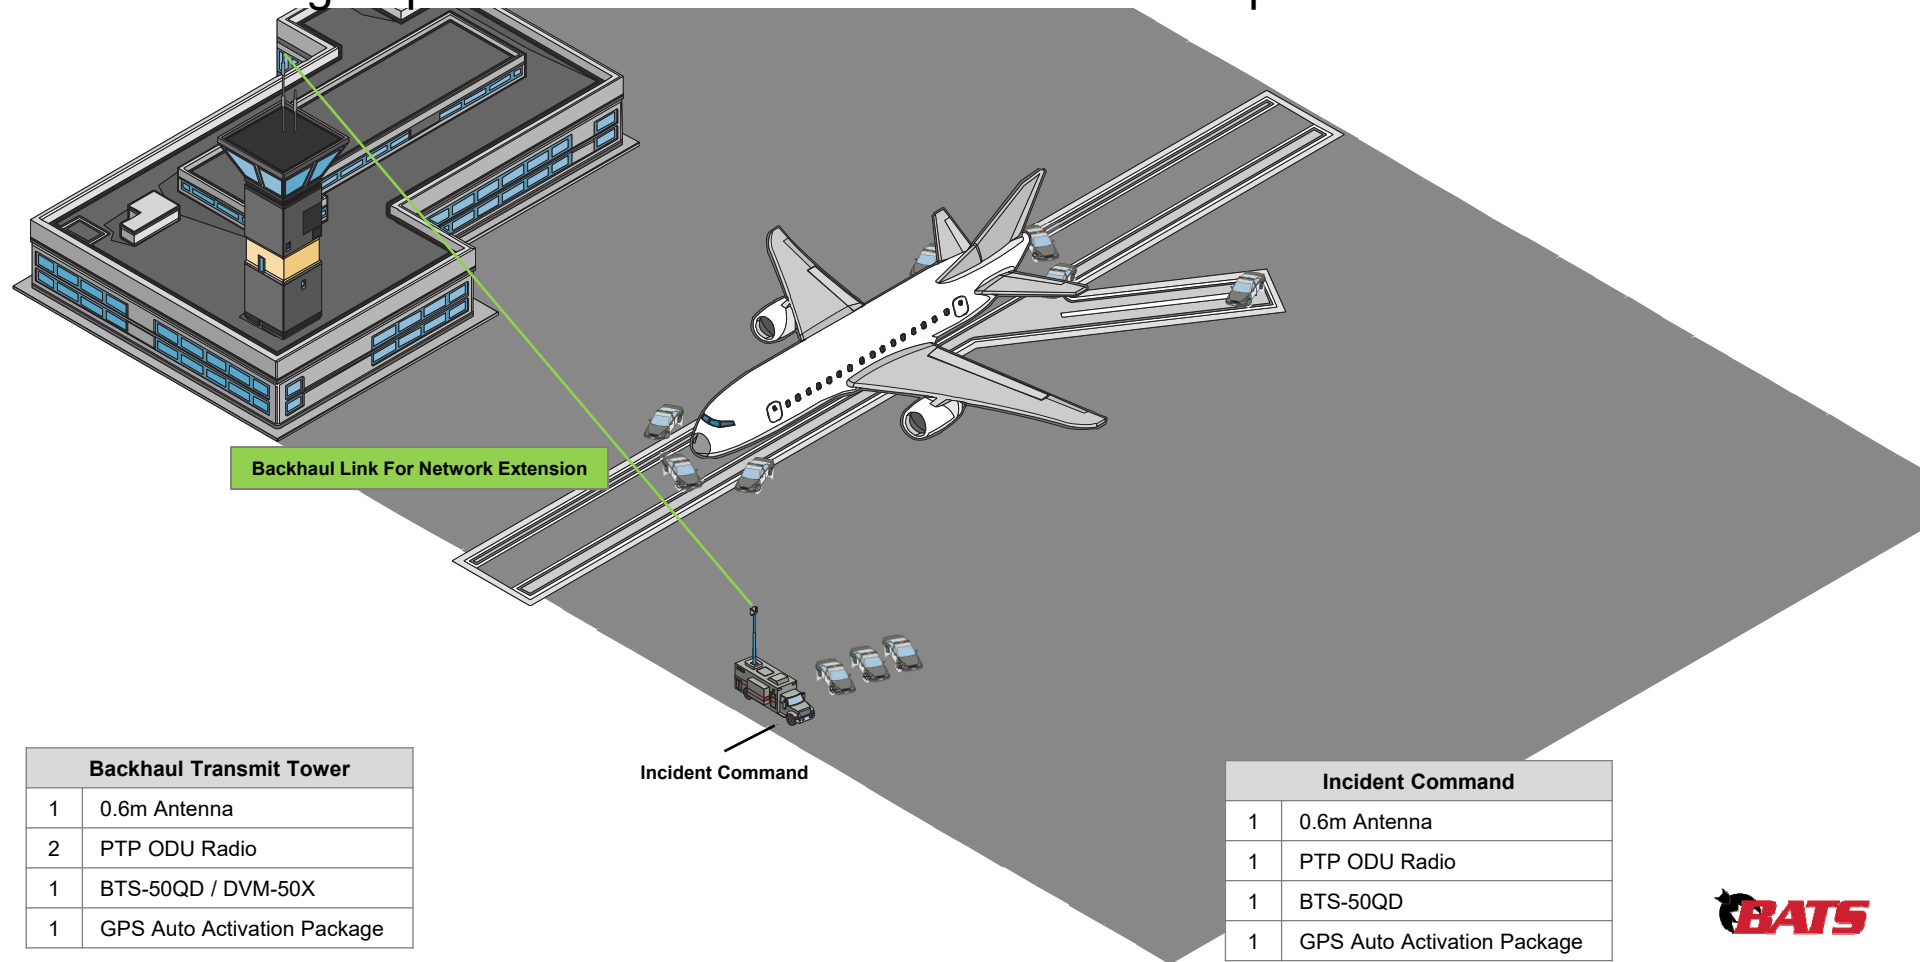

Airport Critical Communications

High Speed Wireless Network for Incident Response

Backhaul Link For Network Extension

Incident Command

Backhaul Transmit Tower	
1	0.6m Antenna
2	PTP ODU Radio
1	BTS-50QD / DVM-50X
1	GPS Auto Activation Package

Incident Command	
1	0.6m Antenna
1	PTP ODU Radio
1	BTS-50QD
1	GPS Auto Activation Package